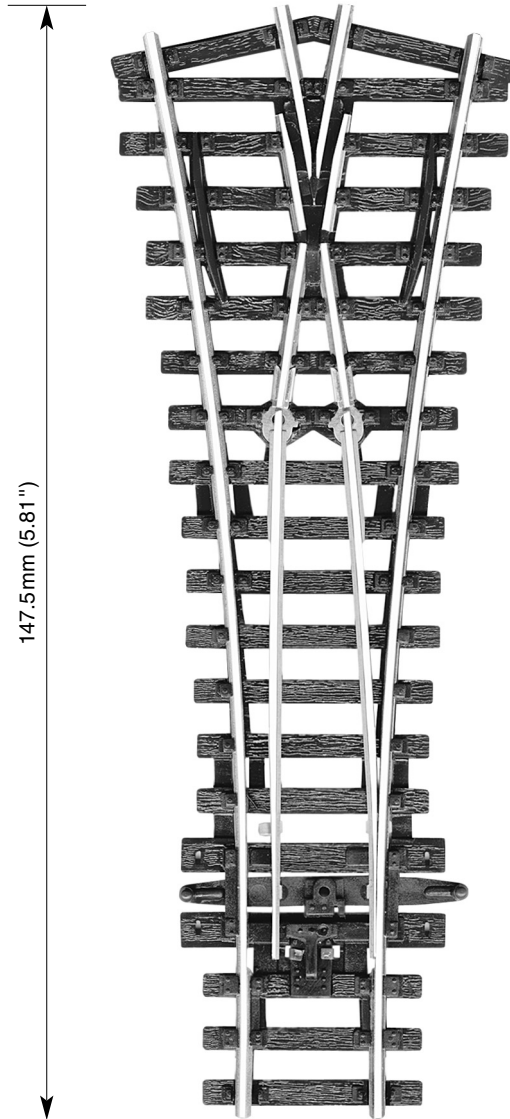

Y TURNOUT SMALL RADIUS

Code 100

SL-97 *Insulfrog*

SL-E97 *Electrofrog*

147.5mm (5.81")

Use this scale bar to check that your printer is printing at 100%